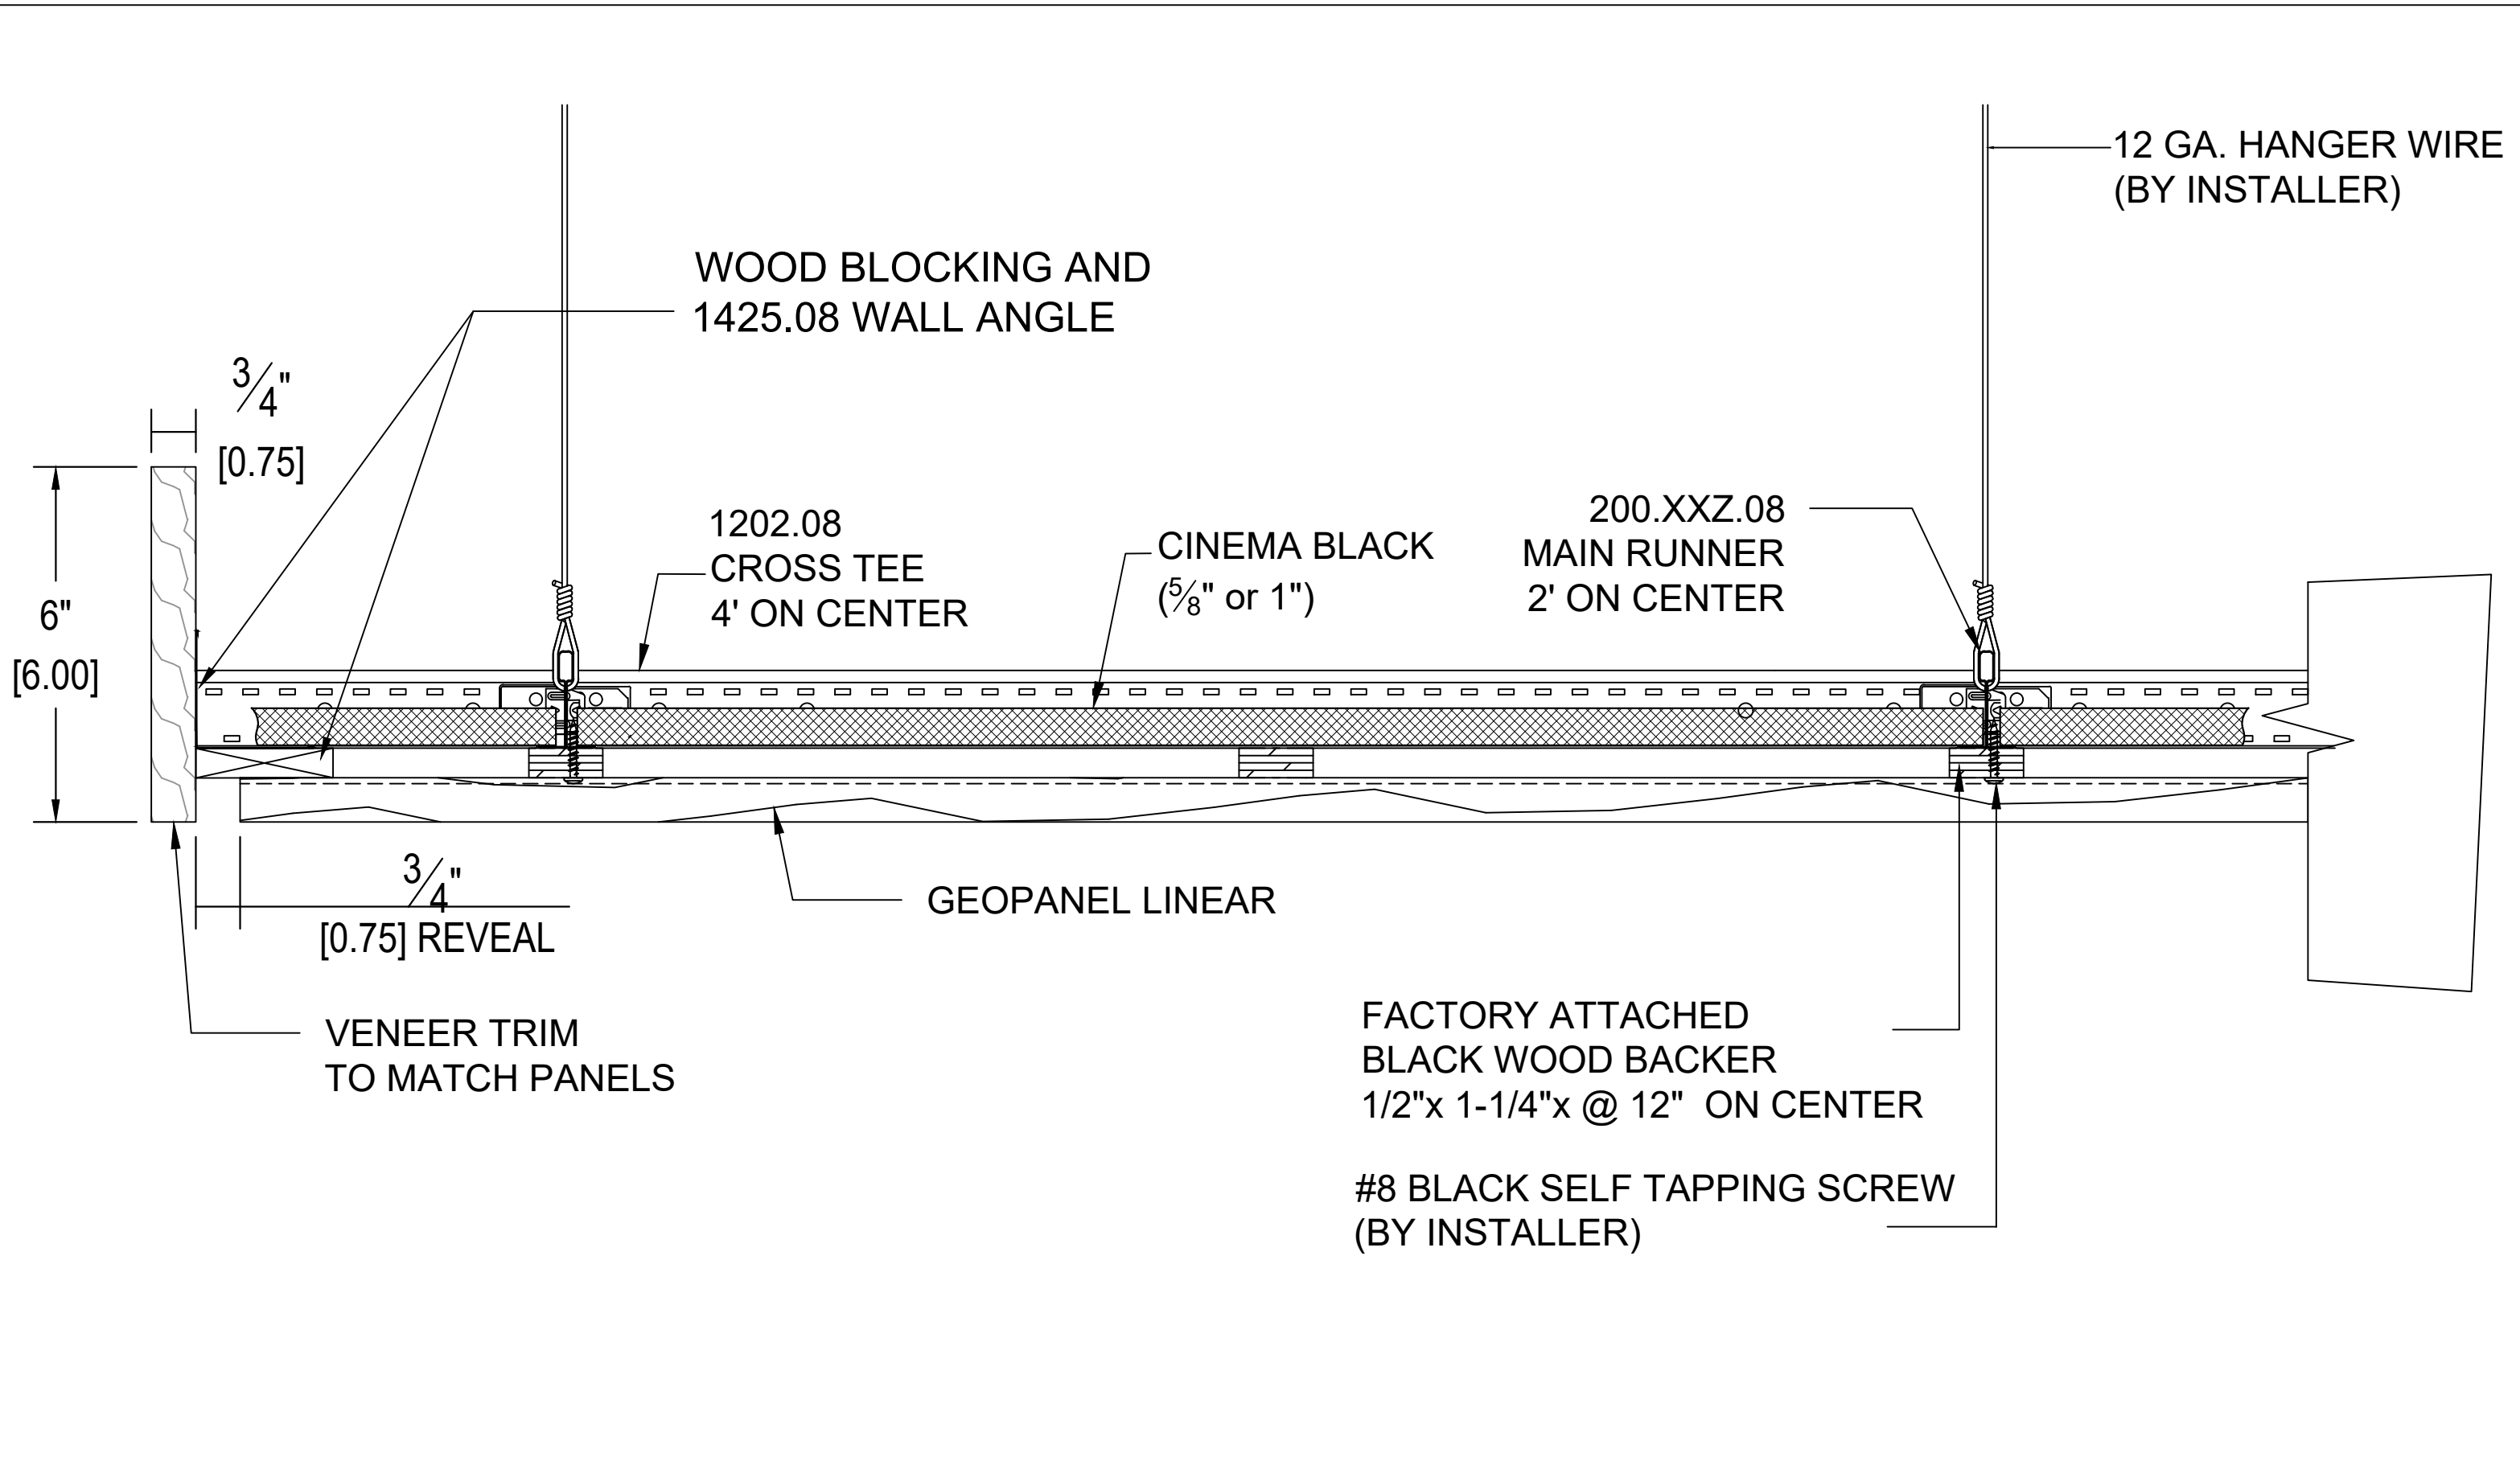

Rockfon Standard Wood

Geopanel Linear - Detail C - Cinema Black

DATE: 3-3-2021

DWG. BY: MAC

REV.: A

REV. DATE:

SCALE: NTS

DWG. NO.:

Rockfon Standard Wood

Geopanel Linear - Detail A - Cinema Black

DATE: 3-3-2021

DWG. BY: MAC

REV.: A

REV. DATE:

SCALE: NTS

DWG. NO.: