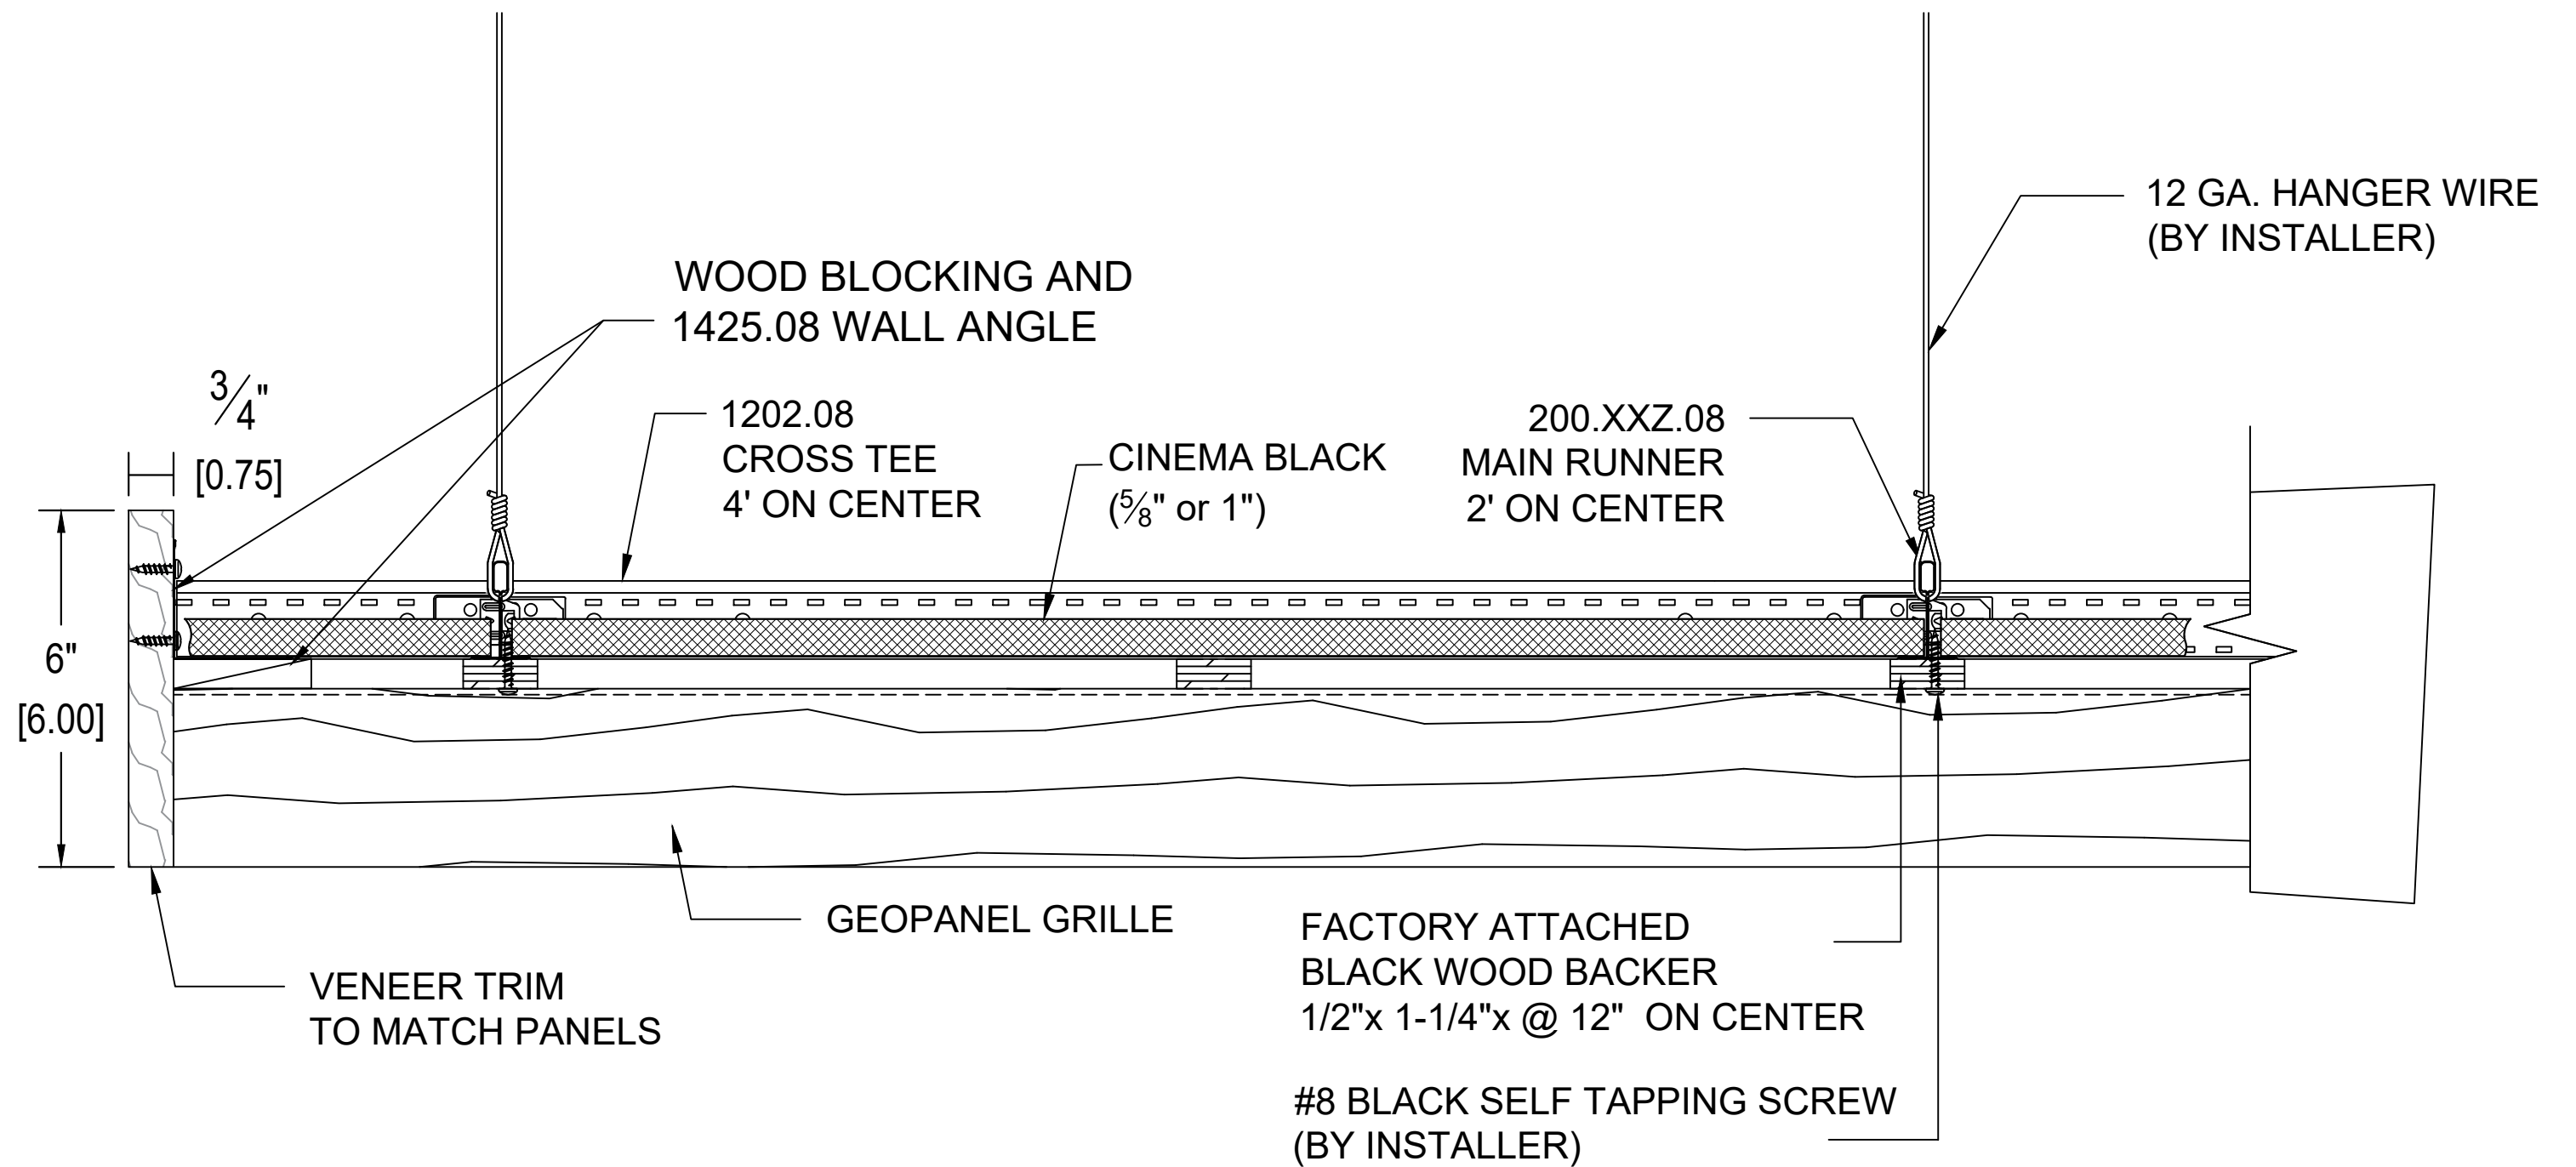

Rockfon Standard Wood

Geopanel Grille - Cinema Black - Detail B

DATE: 3-3-2021

DWG. BY: MAC

REV.: A

REV. DATE:

SCALE: NTS

DWG. NO.: