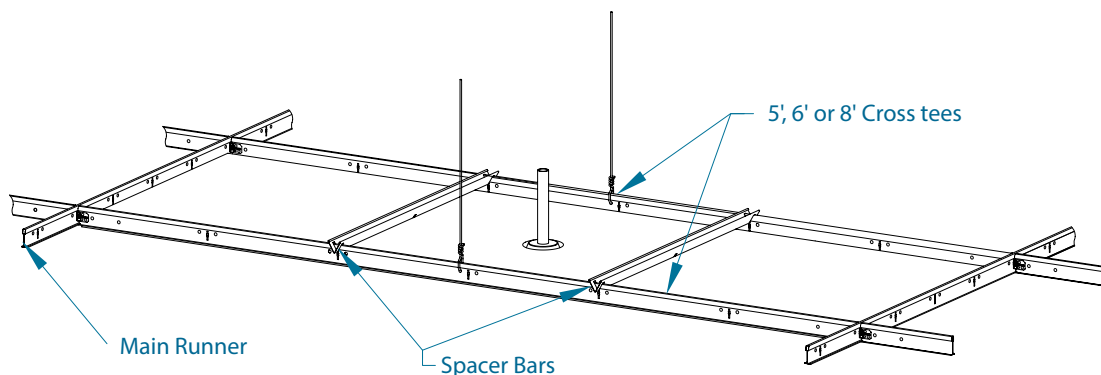

Plank Panels: ROCKFON Acoustical Ceiling Panels

What is a Plank Panel?

A plank is any panel that has the longer edge greater than 2 times the shorter edge.

ROCKFON Standard Planks

20"x5', 2'x5', 2'x6', 2'x8'

Handling Planks

It is recommended that planks be handled by two installers when moving or installing them into the ceiling plane. A single installer may lift the panel unevenly and cause damage.

Installing Planks

Spacer bars are V-shaped and install quickly by pushing the notch onto the bulb of the suspension components. In addition, spacer bars can be locked in place by driving a screw through the web of the grid in the valley of the spacer bar. Spacer bars provide stabilization to grid components and are especially useful for long cross tees. 1 spacer bar is required at the center on 5' long tiles and 2 spacer bars, roughly at the 1/3 points, are recommended for 6' and 8' tiles. Additionally, spacer bars are required at locations of penetrations through the tiles, such as can lighting or sprinkler heads.

Spacer bars are available in 2' (826.00H) and 4' (824.00H) versions.

Plank Panels: ROCKFON Acoustical Ceiling Panels

Typical Layouts

When utilizing spacer bars, it is recommended to follow a pattern similar to what is outlined below. Adding the spacer bars as shown will add stability while maintaining accessibility to the plenum. Panels without spacer bars will remain accessible from below.