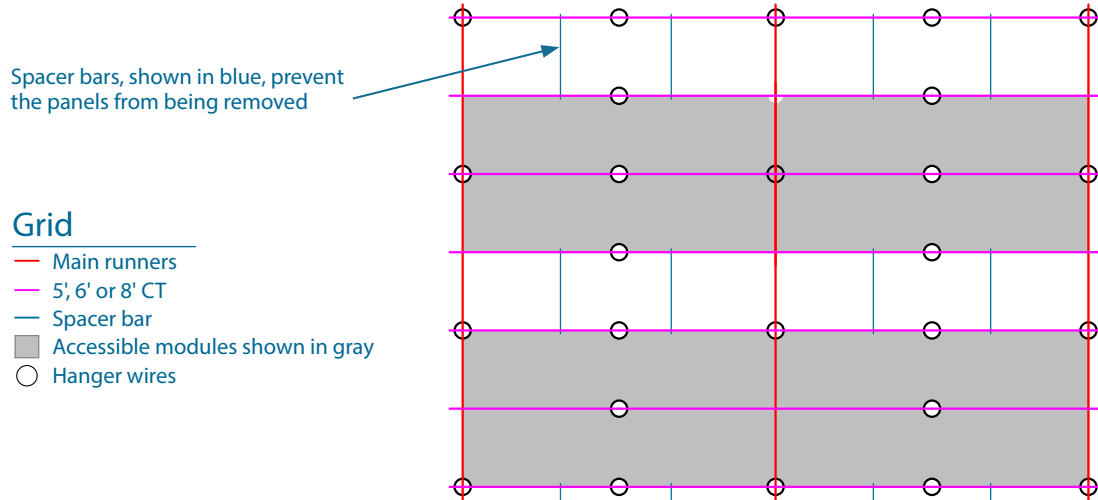

Handling Planks

It is recommended that planks be handled by two installers when moving or installing them into the ceiling plane. A single installer may lift the panel unevenly and cause damage.

Installing Planks

Spacer bars are V-shaped and install quickly by pushing the notch onto the bulb of the suspension components. In addition, spacer bars can be locked in place by driving a screw through the web of the grid in the valley of the spacer bar. Spacer bars provide stabilization to grid components and are especially useful for long cross tees. 1 spacer bar is required at the center on 5' long tiles and 2 spacer bars, roughly at the 1/3 points, are recommended for 6' and 8' tiles. Additionally, spacer bars are required at locations of penetrations through the tiles, such as can lighting or sprinkler heads.

Spacer bars are available in 2' (826.00H) and 4' (824.00H) versions.

Plank Panels: ROCKFON Acoustical Ceiling Panels

Typical Layouts

When utilizing spacer bars, it is recommended to follow a pattern similar to what is outlined below. Adding the spacer bars as shown will add stability while maintaining accessibility to the plenum. Panels without spacer bars will remain accessible from below.