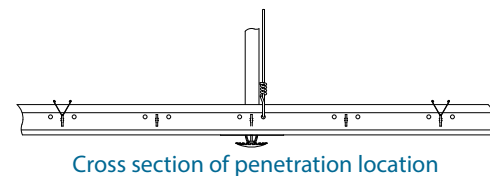

Installing Planks

Spacer bars are V-shaped and install quickly by pushing the notch onto the bulb of the suspension components. In addition, spacer bars can be locked in place by driving a screw through the web of the grid in the valley of the spacer bar. Spacer bars provide stabilization to grid components and are especially useful for long cross tees. 1 spacer bar is required at the center on 5' long tiles and 2 spacer bars, roughly at the 1/3 points, are recommended for 6' and 8' tiles. Additionally, spacer bars are required at locations of penetrations through the tiles, such as can lighting or sprinkler heads.

Spacer bars are available in 2' (826.00H) and 4' (824.00H) versions.