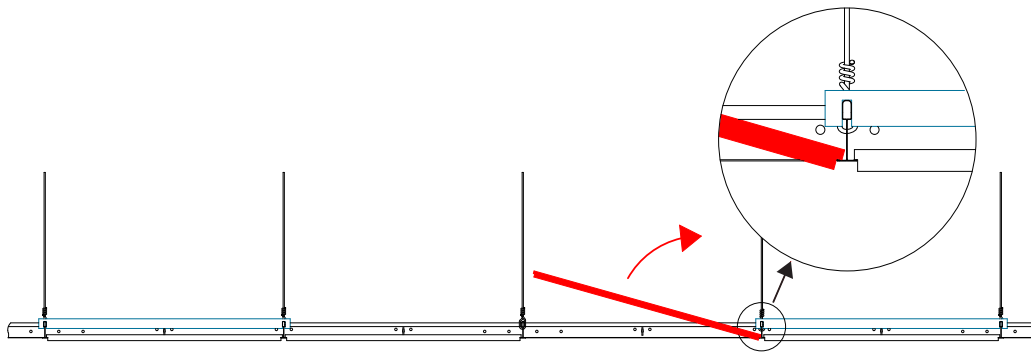

Panel Removal

Due to the spacer bars hanging into the accessible modules, the panel must be removed as shown below. Lifting the panel vertically will cause it to run into the spacer bar and prevent removal.