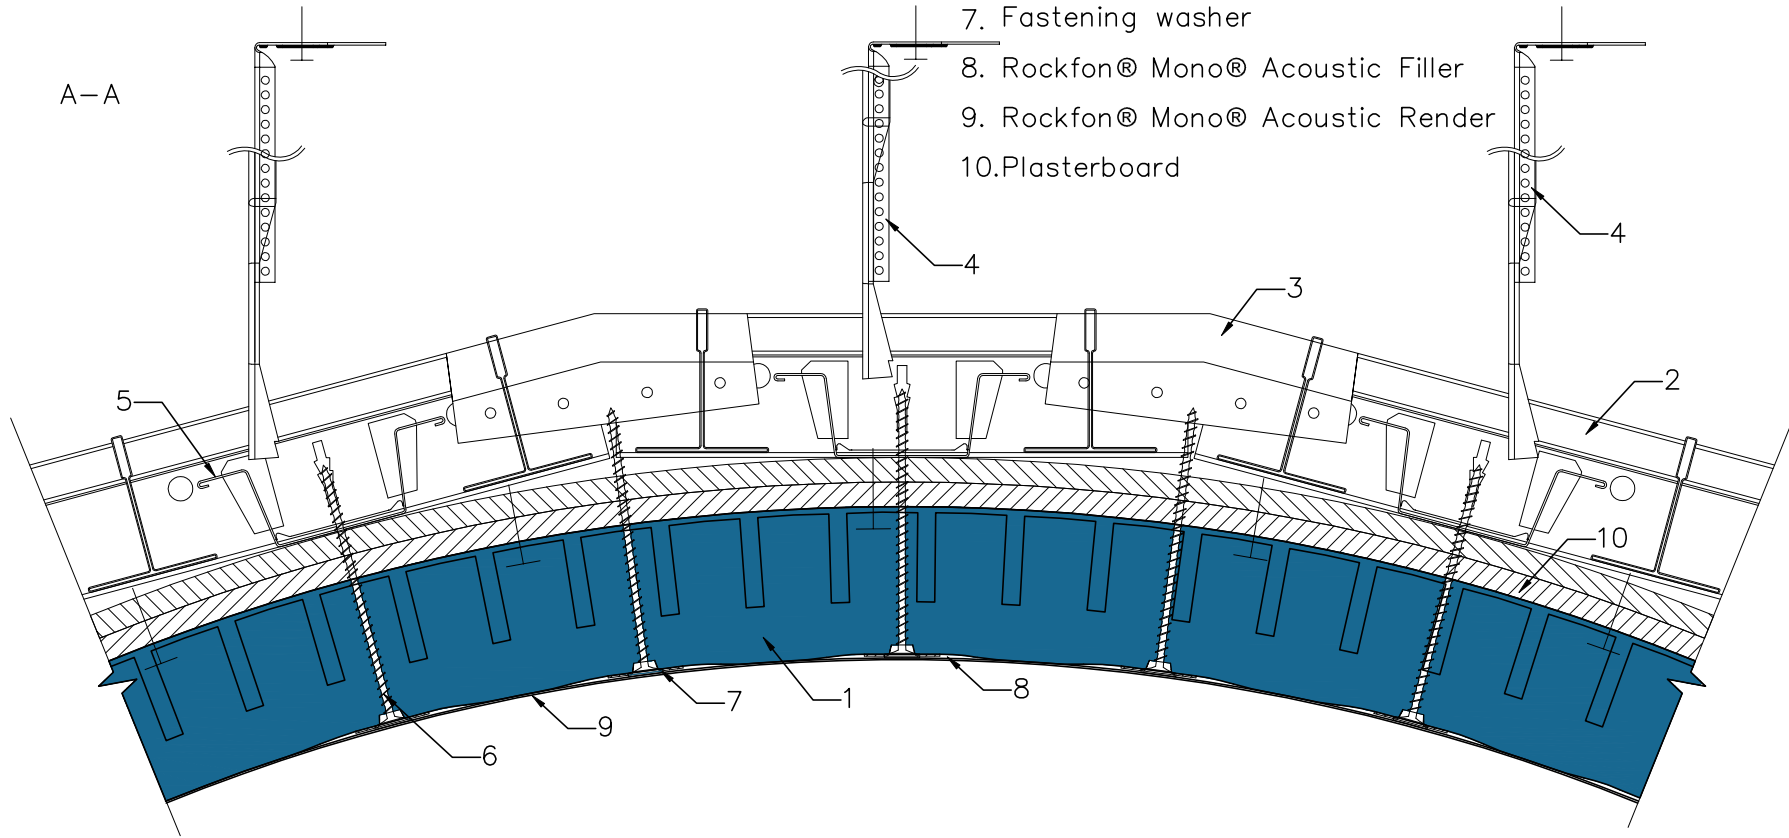

1. Rockfon® Mono® Acoustic Flecto
2. Monolithic main runner
3. Connector
4. Nonius Hanger
5. Monolithic furring channel
6. Standard screw 70mm
7. Fastening washer
8. Rockfon® Mono® Acoustic Filler
9. Rockfon® Mono® Acoustic Render
10. Plasterboard

All screws and other fastenings shown are indicative and illustrative only.  
Specific fasteners should be chosen dependent on substrates and materials being used.

Information: Rockfon® Mono® Acoustic	Date: 09.11.17	Drawing Type:	
Drawing name: Flecto Solution, extract	Drawing No.: 8.2.9	Drawn by:	Scale: 1: 2
We kindly draw your attention to the fact that the above drawings should be considered as guidelines and therefore are without responsibility on the part of Rockfon.		Contact information:	