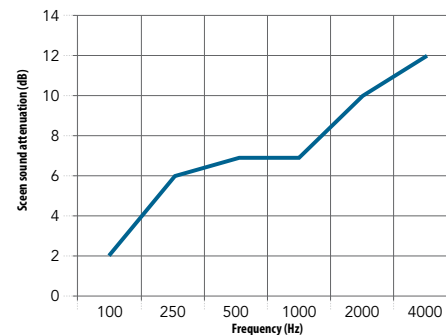

Reaction to fire
B-s1,d0
Based on EN 13501-1

Recyclability
Fully recyclable stone wool

Cleaning

- Frame: Vacuum, damp cloth, and low pressure foam cleaning
- Canvas: Vacuum, damp cloth, and washing in normal machine wash cycle up to 40 degrees

Indoor environment
Rockfon Canva has a low release of VOCs.

Hygiene
Stone wool provides no sustenance to microorganisms

Material Health
All materials used in Rockfon products are screened against the list of substances restricted under REACH and do not contain substances of very high concern (SVHC). Rockfon stone wool fibres comply with the safe fibre EU regulation and hold an EUCEB certification.