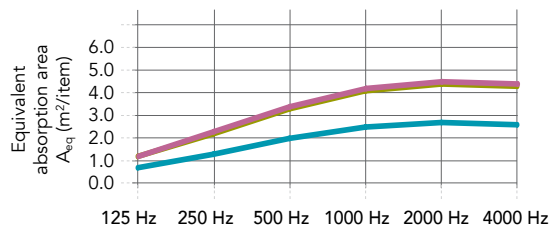

Flat (top): W = 479mm

Elevated (middle): W x H = 504 x 80mm

Wheeled (bottom): W x H = 479 x 71,5mm

W = total width of base (left to right)

H = base height (floor screen size is excl. base height)

Performance

Sound absorption
 A_{eq} (m²/item)

Screen sound attenuation
 Screen sound attenuation measure the reduction in sound (sound pressure level) between a source and listener with a screen in-between. The screen sound attenuation (reduction) is expressed in decibel dB(A).