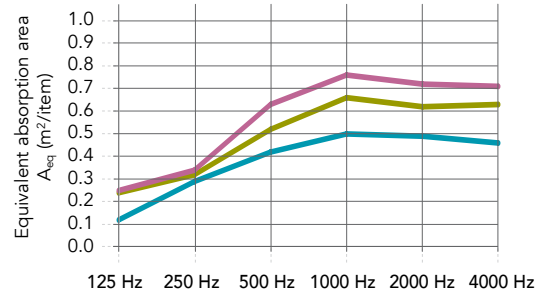

Application Areas

- Education
- Retail
- Healthcare
- Industry
- Office
- Leisure

Edge detail	Shapes	Module size (mm)	Weight (kg/unit)	Recommended installation System**	Recycled content	Cradle to Cradle Certified®	A1-A3 Production stage impact (kg CO ₂ eq/m ²)*	A1-C4 Full life cycle impact (kg CO ₂ eq/m ²)*
	Rectangle 	1200 x 300 x 50	2.2	Rockfon® System Contour Baffle	38%		6.08	7.97
		1200 x 600 x 50	4.4	Rockfon® System Contour Baffle				
		1800 x 300 x 50	3.3	Rockfon® System Contour Baffle				
		1800 x 600 x 50	6.5	Rockfon® System Contour Baffle				
	Wave 	1200 x 150-300 x 50	1.7	Rockfon® System Contour Baffle				
		1200 x 300-450 x 50	2.7	Rockfon® System Contour Baffle				
		1200 x 450-600 x 50	3.8	Rockfon® System Contour Baffle				

Performance

Sound absorption

A_{eq} (m²/item)

*) Values obtained on the basis of theoretical analysis. More data available on A_{eq} and α_w values. For more information, contact your local sales support

Rectangular 1200x300x50 mm: single baffle (1 baffle/m ² ; row distance: 83 cm)	0.18	0.34	0.44	0.57	0.56	0.51
Rectangular 1200x600x50 mm: single baffle (1 baffle/m ² ; row distance: 83 cm)	0.26	0.36	0.71	0.80	0.76	0.73
Rectangular 1800x300x50 mm: single baffle (0,7 baffle/m ² ; row distance: 83 cm)*	0.27	0.51	0.66	0.86	0.84	0.77
Rectangular 1800x600x50 mm: single baffle (0,7 baffle/m ² ; row distance: 83 cm)*	0.39	0.54	1.07	1.20	1.14	1.09