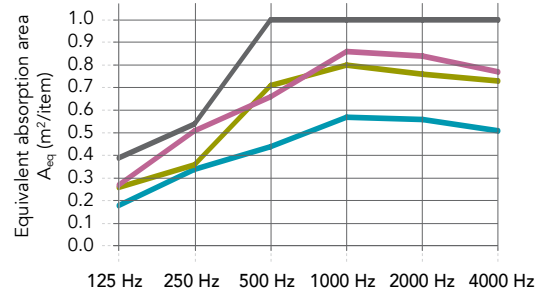

Rectangular 1200x300x50 mm: single baffle (1 baffle/m²; row distance: 83 cm)	0.18	0.34	0.44	0.57	0.56	0.51
Rectangular 1200x600x50 mm: single baffle (1 baffle/m²; row distance: 83 cm)	0.26	0.36	0.71	0.80	0.76	0.73
Rectangular 1800x300x50 mm: single baffle (0,7 baffle/m²; row distance: 83 cm)*	0.27	0.51	0.66	0.86	0.84	0.77
Rectangular 1800x600x50 mm: single baffle (0,7 baffle/m²; row distance: 83 cm)*	0.39	0.54	1.07	1.20	1.14	1.09