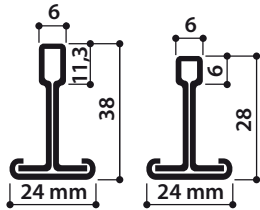

DATASHEET

Chicago Metallic[™] T24 3820

Sounds Beautiful

Chicago Metallic™ T24 3820

- 24mm grid with a universal main runner and joggled-end cross tees
- 38 mm main tees with a 28mm cross tees for good load bearing capacity
- A strong and equal grid which can be easily demounted
- Used to create concealed and exposed ceiling solutions
- Fire rating A1 as per EN 13501-1

Cross-section

Compatible tiles

Coupling

Joggled end

Assortment

Product group		Component description	Height (mm)	Length (mm)	Body Material thickness	Colour	Pcs per pack	Lm per pack	Kg per pack
Main runner									
T24 MR CLICK		Main runner T24 Click	38	3600	0.4mm	02	20	72	27.7
Cross tee									
T24 CT CLICK		Cross tee T24 Click	28	600	0.27mm	02	60	36	8
T24 CT CLICK			28	1200	0.27mm	02	60	72	16.7
Wall angle options									
L24x24		L Wall angle 24 x 24mm	24	3000	0.4mm	02	40	120	19.7
W20x10x10x14		W Profile 20 x 10 x 10 x 14mm	20	3000	0.4mm	02	40	120	20
Accessories									
FH B		Hanger. Height 57.5mm. Max weight 35kg	57.5	21.5			200		3.21

Position of slots and suspension holes

Product group	Component description	Height (mm)	Length (mm)	Slots	Distance between slots (mm)
T24 MR CLICK	Main runner T24 Click	38	3600	24	 75 / 150 / 22 x 150 / 75
T24 CT CLICK	Cross tee T24 Click	28	600	0	 600
T24 CT CLICK		28	1200	1	 600 / 600

Performance

Load bearing capacity

Kg/m ²	
Hanger distance (mm)	Maximum deflection
1200	3.3 mm
	16

Reaction to fire

Non-combustible

Sounds Beautiful