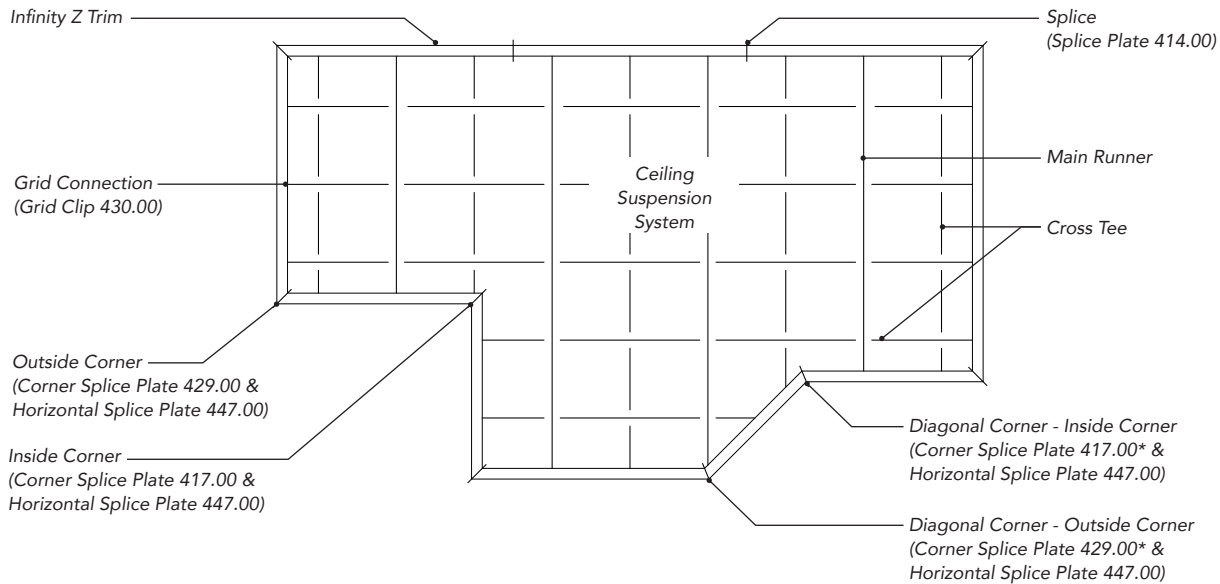

448.940
Infinity to Planar Clip
252596

448.00
Infinity to Planostile Clip
249369

447.00
Horizontal Splice Plate
249368

Infinity to Concealed Panels
(per order)
448.9xxx

Grid Clip and Splice Plate Accessories Chart
Accessories needed per 12' of Infinity Z Trim

Grid Clip	Splice Plate	Corner Splices		Horizontal Splice
		Inside	Outside	
430.00	414.00	417.00	429.00	447.00
6	1	1	1	1

Rockfon® Infinity™ Z

Reflective Ceiling Plan Example

* Field modify Corner Splice Plate to achieve desired angle greater than or less than 90°.