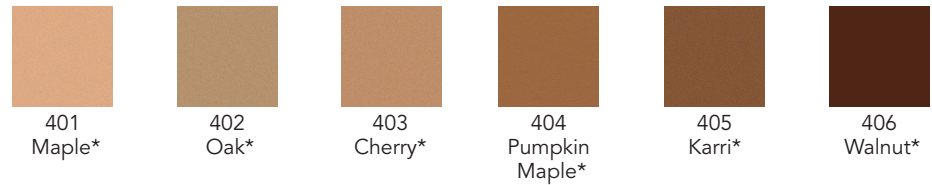

Product Code Example:

INFE:RAZ:6":44:None

Family Number	Flange	Color
INFE:RAZ	6"	44
Infinity Razor Edge		Satin Silver

Available in straight 12' lengths or cut to length as an engineered product (Shop drawings required).

Submittal drawings are required for all Engineered Infinity projects.

Unpainted galvanized grid clips, splices, and corner splices included on Engineered projects.

Infinity™ Color Chart

Standard Colors:

Premium Colors:

Metalwood® Coordinating Painted Finishes*:

Woodscenes® Painted Finishes†:

* Metalwood Woodgrain Finishes unavailable on Infinity products; use coordinating solid finish.

† Woodscenes Woodgrain Finishes are a decorative powder coat finish that replicate real wood; variations in color and pattern will occur.

Note:

- Woodscenes Woodgrain Painted Finishes are applied parallel to the length of the trim.
- See rockfon.com for more information on color options.

Colors shown are reproduced as close as possible to actual product color within the limitations of printing technology. Color chips are available upon request and should be reviewed before making a final selection. Variations in color matches of system components to ceiling panels can result from slight differences in texture, room lighting, painting process and subjectivity of observers.