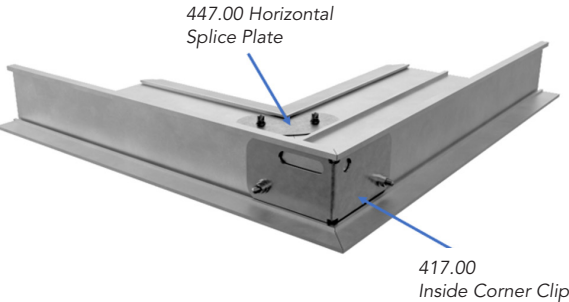

Inside Corner Installation