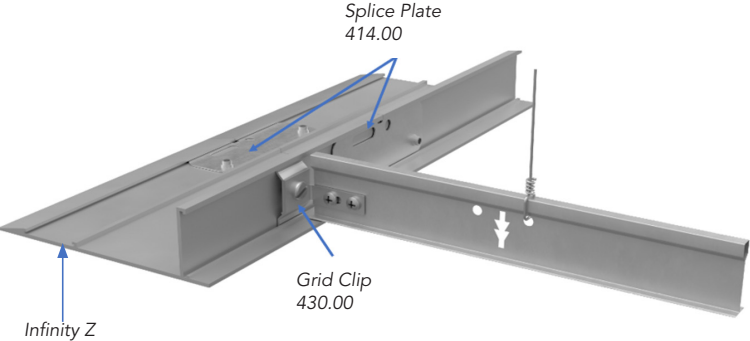

Grid Clip	Splice Plate	Corner Splices		Horizontal Splice
		Inside	Outside	
430.00	414.00	417.00	429.00	447.00
6	1	1	1	1

Rockfon® Infinity™ Z

Reflective Ceiling Plan Example

* Field modify Corner Splice Plate to achieve desired angle greater than or less than 90°.

Compatibility

Infinity Z Perimeter Trim is compatible with:

- Chicago Metallic® Ceiling Suspension systems
- Rockfon Metal Ceiling suspension systems
- Industry standard T-Bar grid systems

See datasheets of Chicago Metallic Ceiling Suspension systems and Rockfon Metal Ceiling systems for more information.

Chicago Metallic Grid Profiles

Rockfon® Infinity™ Z

Installation Details

**Infinity Z Installation
Attachment to Grid Suspension System**

Inside Corner Installation

Outside Corner Installation

Rockfon® Infinity™ Z