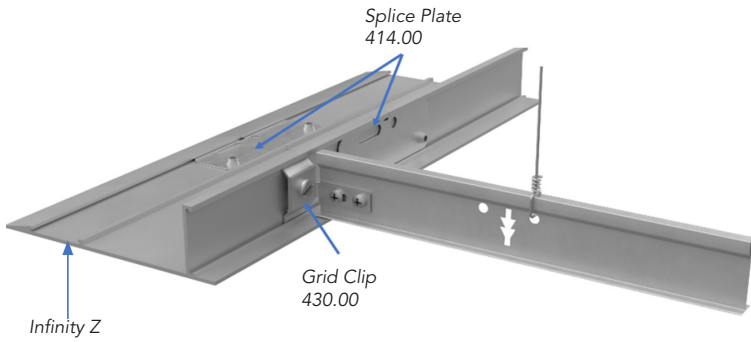

Rockfon® Infinity™ Z

LEED® v4.1 Highlights

Materials and Resources (MR)

- Waste Management Planning ✓
- Interiors Life Cycle Impact Reduction ✓
- Environmental Product Declarations ✓
- Sourcing of Raw Materials ✓
- Material Ingredients -
- Waste Management ✓

Indoor Environmental Quality (EQ)

- Low-Emitting Materials ✓
- Interior Lighting -
- Acoustic Performance -

Recycled Content 85%

Family Number & Name	Profile	Dimensions		Material	Fire Class	Low VOC	Recycled Content
		Height	Flanges				
252565 INFE:RAZ		2"	6"	Extruded Aluminum	A	Yes	85%

Product Code Example:

INFE:RAZ:6":44:None

Family Number	Flange	Color
INFE:RAZ	6"	44
Infinity Razor Edge		Satin Silver

Available in straight 12' lengths or cut to length as an engineered product (Shop drawings required).

Submittal drawings are required for all Engineered Infinity projects.

Unpainted galvanized grid clips, splices, and corner splices included on Engineered projects.