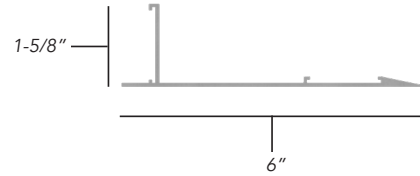

Rockfon® Infinity™ Z

LEED® v4.1 Highlights

Materials and Resources (MR)

- Waste Management Planning ✓
- Interiors Life Cycle Impact Reduction ✓
- Environmental Product Declarations ✓
- Sourcing of Raw Materials ✓
- Material Ingredients -
- Waste Management ✓

Indoor Environmental Quality (EQ)

- Low-Emitting Materials ✓
- Interior Lighting -
- Acoustic Performance -

Recycled Content 85%

Family Number & Name	Profile	Dimensions		Material	Fire Class	Low VOC	Recycled Content
		Height	Flanges				
252565 INFE:RAZ		2"	6"	Extruded Aluminum	A	Yes	85%

Product Code Example:

INFE:RAZ:6":44:None

Family Number	Flange	Color
INFE:RAZ	6"	44
Infinity Razor Edge		Satin Silver

Available in straight 12' lengths or cut to length as an engineered product (Shop drawings required).

Submittal drawings are required for all Engineered Infinity projects.

Unpainted galvanized grid clips, splices, and corner splices included on Engineered projects.