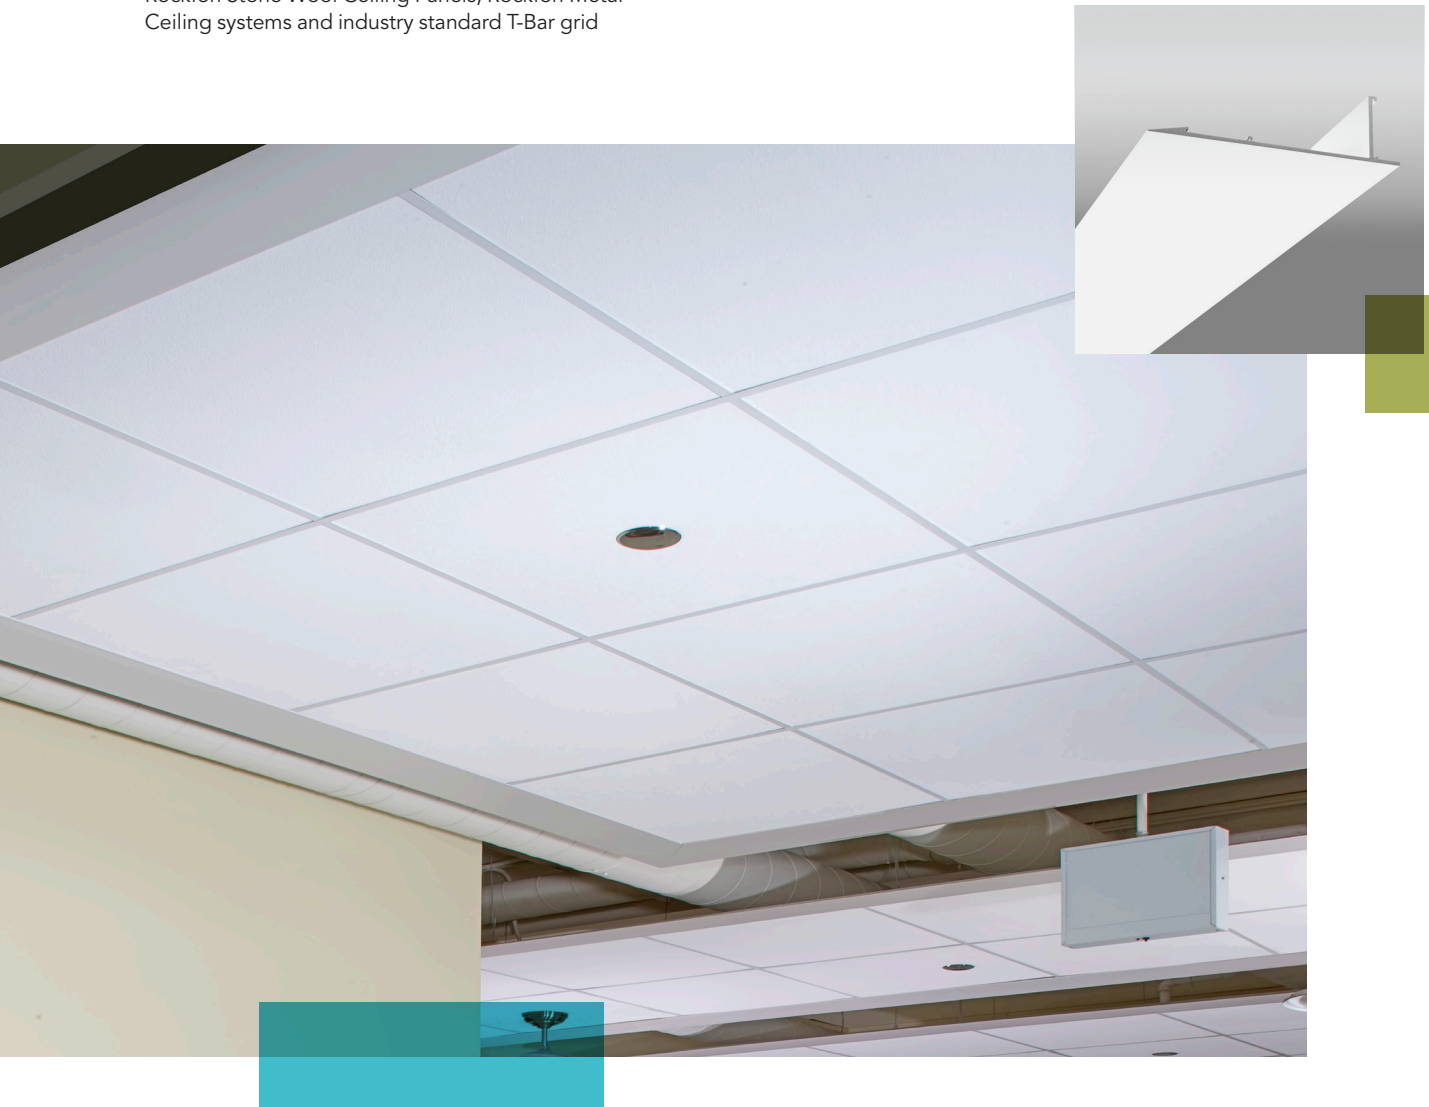

Rockfon® Infinity™ Z

Features & Benefits

- Finish edge trim with knife edge detail for interior suspended ceiling perimeters
- Available pre-finished in straight lengths with square cut or mitered ends
- Variety of finish options available
- Integrates with Chicago Metallic® Ceiling Suspension, Rockfon Stone Wool Ceiling Panels, Rockfon Metal Ceiling systems and industry standard T-Bar grid

Applications

- Ceiling projections
- Free-floating islands
- Light coves

Project – Union League Club, Chicago, IL
Product – Rockfon® Infinity™ Z