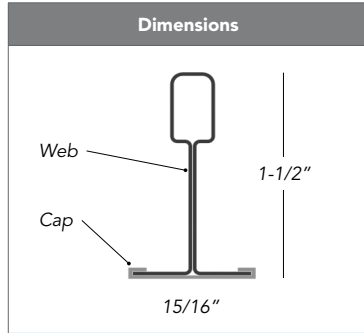

Indoor Environmental Quality (EQ)

- Low-Emitting Materials ✓
- Interior Lighting ✓
- Acoustic Performance ✓

Recycled Content 30%

Detail	Description	Product Number	Face	Material	Slotting	Feet per Carton	Fire Class	Recycled Content
Main Runners								
	HD Main Runner - 24" slotting	C1800K	15/16"	HDG Steel	24" OC	300	A	30%
	HD Main Runner - 48" slotting	C1800M	15/16"		48" OC	300		
	ID Main Runner - 24" slotting	C1811K	15/16"		24" OC	300		
	ID Main Runner - 48" slotting	C1811M	15/16"		48" OC	300		
Cross Tees								
	2' Cross Tee - No slots	C1802K	15/16"	HDG Steel	N/A	150	A	30%
	4' Cross Tee - Center Slot	C1804K	15/16"		24"	200		
	4' Cross Tee - No Slots	C1804M	15/16"		N/A	200		
Perimeter								
	1" x 2" x 12' Wall Angle 360 degree painted	C3228.xx	1" x 2"	HDG Steel	N/A	12' pc	A	30%
	3/4" x 15/16" x 12' Aluminum wall angle - painted one side	39.90.124.xx	15/16"	Aluminum	N/A	300	A	85%
	Infinity Perimeter Trim	252565 Straight	Varies	Aluminum	N/A	per order	A	85%
		252566 Curved						

Rockfon® Cubegrid®

360 Degree painted 15/16" Grid Suspension

Physical Data	
Type	Grid
Material	Painted Galvanized Steel 1-1/2" depth, 15/16" face
Fire	Class A per ASTM E-84
Performance	Interior applications
Classification	Heavy /Intermediate duty per ASTM C-635
Sustainability	30% recycled content 100% locally recyclable

Performance

Component Load Test Data			
		Hanger Spacing	
Main Tee	Length	ASTM C-635 4'	5'
C1800	12'	Heavy Duty	8.9
C1811	12'	Intermediate Duty	7.3
Cross Tee	Length	4'	2'
C1802	2'	-	21.5
C1804	4'	16	-

Material

Note: A metallurgist should be consulted regarding the suitability of this product for the environment conditions in which it is being installed.

Module Size

2' x 2'

2' x 4'

4' x 4'

Perimeter Sections

Cubegrid® Color Chart