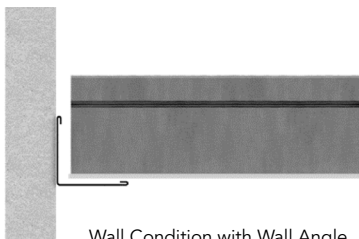

Note: A metallurgist should be consulted regarding the suitability of this product for the environment conditions in which it is being installed.

Module Size

2' x 2'

2' x 4'

4' x 4'

Perimeter Sections

Cubegrid® Color Chart