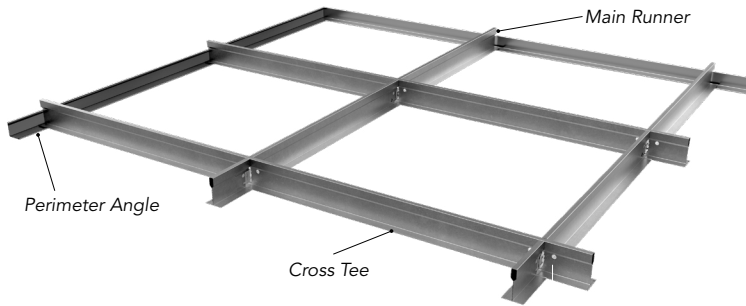

Rockfon® Cubegrid®

Open Plenum 360 Degree Painted Ceiling Suspension System

Products

- 360 degree painted 15/16" face grid
- Minimum number of holes in grid provides clean appearance
- Range of module sizes
- Conveys intimacy of lowered ceilings while maintaining openness
- Accepts industry standard fixtures

Indoor Environmental Quality (EQ)

- Low-Emitting Materials ✓
- Interior Lighting ✓
- Acoustic Performance ✓

Recycled Content 30%

Detail	Description	Product Number	Face	Material	Slotting	Feet per Carton	Fire Class	Recycled Content
Main Runners								
	HD Main Runner - 24" slotting	C1800K	15/16"	HDG Steel	24" OC	300	A	30%
	HD Main Runner - 48" slotting	C1800M	15/16"		48" OC	300		
	ID Main Runner - 24" slotting	C1811K	15/16"		24" OC	300		
	ID Main Runner - 48" slotting	C1811M	15/16"		48" OC	300		
Cross Tees								
	2' Cross Tee - No slots	C1802K	15/16"	HDG Steel	N/A	150	A	30%
	4' Cross Tee - Center Slot	C1804K	15/16"		24"	200		
	4' Cross Tee - No Slots	C1804M	15/16"		N/A	200		
Perimeter								
	1" x 2" x 12' Wall Angle 360 degree painted	C3228.xx	1" x 2"	HDG Steel	N/A	12' pc	A	30%
	3/4" x 15/16" x 12' Aluminum wall angle - painted one side	39.90.124.xx	15/16"	Aluminum	N/A	300	A	85%
	Infinity Perimeter Trim	252565 Straight	Varies	Aluminum	N/A	per order	A	85%
		252566 Curved						

Rockfon® Cubegrid®

360 Degree painted 15/16" Grid Suspension

Physical Data	
Type	Grid
Material	Painted Galvanized Steel 1-1/2" depth, 15/16" face
Fire	Class A per ASTM E-84
Performance	Interior applications
Classification	Heavy /Intermediate duty per ASTM C-635
Sustainability	30% recycled content 100% locally recyclable