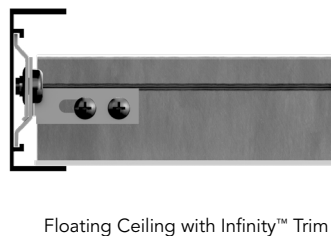

Note: A metallurgist should be consulted regarding the suitability of this product for the environment conditions in which it is being installed.

Module Size

2' x 2'

2' x 4'

4' x 4'

Perimeter Sections

Cubegrid® Color Chart